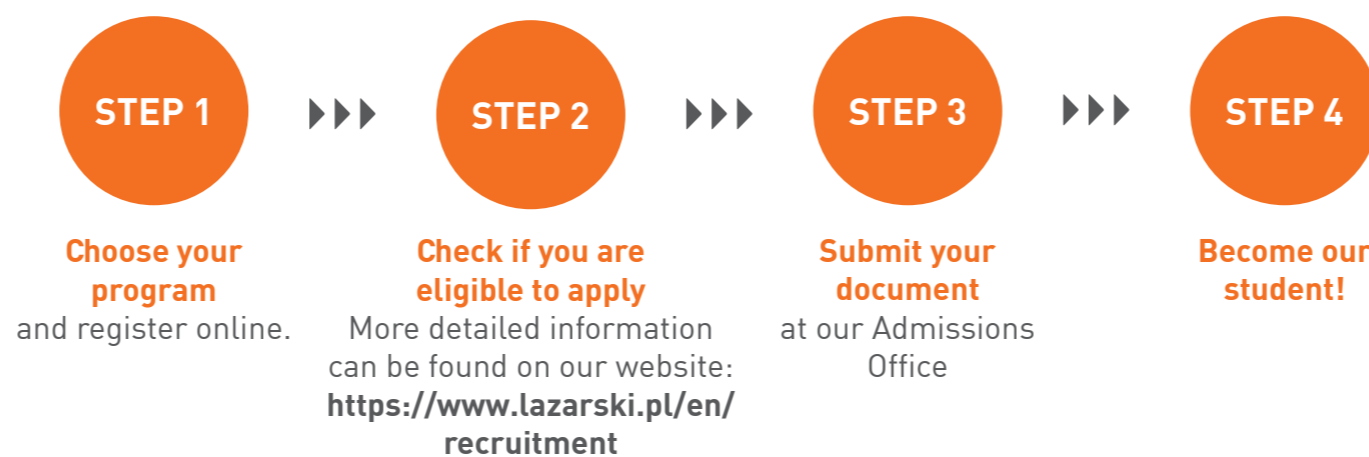

Choosing parallel studies at our University, you will get a **50% discount on the cheaper program**. Also, it relates to the second specialization.

GRADUATE?

Are you our BA/MA graduate?

We will be happy to provide you with **10% discount** for your 1st year of studies!

Are you our graduate with Rector's Diploma?

You will get **30% discount** for your 1st year of studies!

More detailed information: <https://recruitment.lazarski.pl/discounts/>

WHY LAZARSKI?

- 🎯 The undisputed leader of university rankings (**TOP private Polish university in Perspektywy ranking**).
- 🎯 Medical Faculty with a **positive assessment of the State Accreditation Committee**.
- 🎯 The Faculty of Economics and Management received **CEEMAN IQA accreditation** confirming professionalism of educational institutions in the field of management in Central and Eastern Europe.
- 🎯 **Prestigious English-language programs**, including an option to graduate with **two diplomas**: Polish and British.
- 🎯 **One of the best Faculties of Law in Poland** in the ranking of non-public universities „Dziennik Gazeta Prawna”.
- 🎯 The Faculty of Law and Administration has been awarded the **highest possible category of A+** by the Ministry of National Education (MEiN).
- 🎯 **We support our students during their first employment.**
- 🎯 Educational programs **developed in cooperation with practising businessmen, entrepreneurs and lawyers.**

HOW TO BECOME LAZARSKI STUDENT?